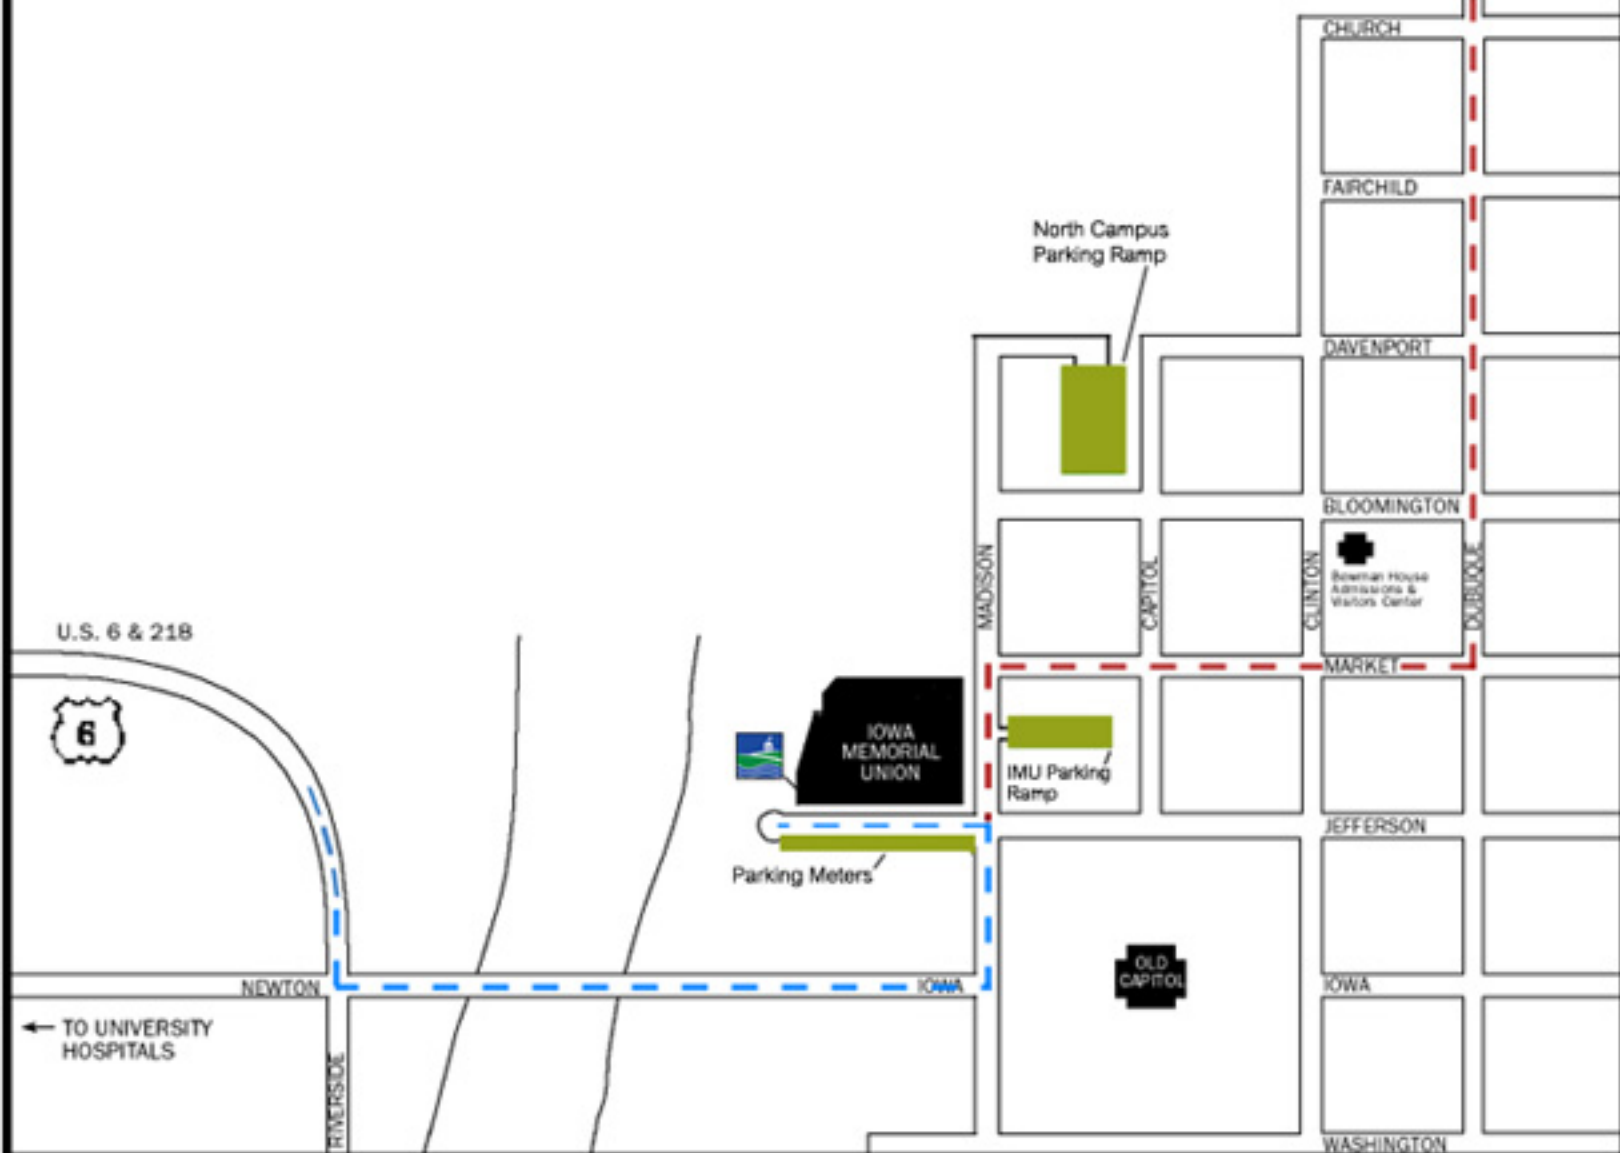

Iowa House Hotel Map

– Iowa House Hotel

– Public Parking

Exit 244
from I80

From I-80

1. Take Exit #244 and turn south on Dubuque St.
2. Follow Dubuque St. south to Market St.
3. Turn right onto Market St.
4. Follow Market St. to Madison St.
5. Turn left onto Madison St.
6. Follow Madison St. to Jefferson St.
7. Turn right to enter the Iowa Memorial Union parking area

From Highway 6

1. Follow US 6 to Iowa Avenue
2. Turn east onto Iowa Ave.
3. Follow Iowa Ave. to Madison St.
4. Turn left on Madison St.
5. Follow Madison St. to Jefferson St.
6. Turn left to enter the Iowa Memorial Union parking area