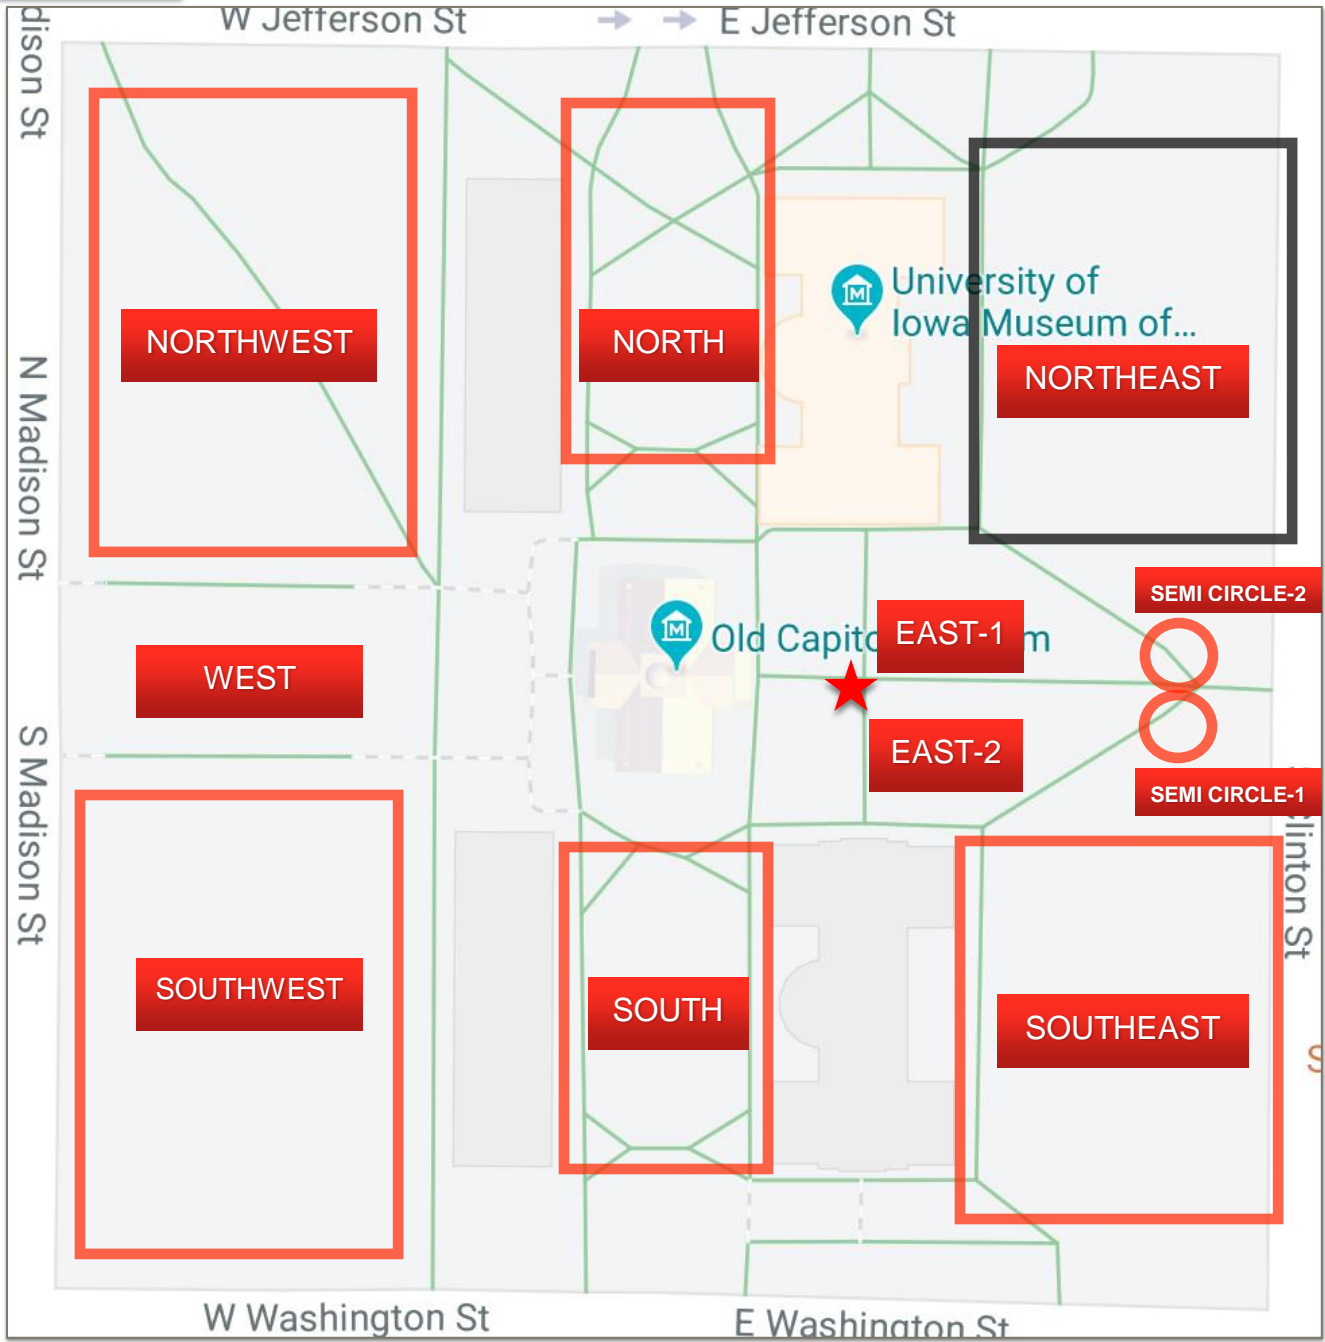

★ : Center Intersection

IOWA MEMORIAL UNION

*RED STAR: Center Intersection